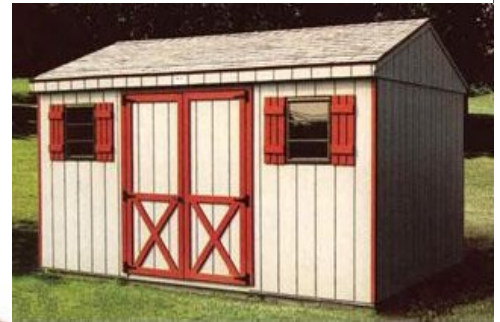

SIDING CHOICES

Cottage in Vinyl

VINYL

- Lifetime warranty
- 17 colors to choose from
- Maintenance free
- Weather-resistant and easy to clean
- Easy to match to existing siding on your house

DURATEMP T1-11

- Natural cedar look, 100% "clear", no joints or patches
- Holds paint well and resists dents, chips, and cracks
- Lower-cost alternative to vinyl and cedar
- 21 paint colors to choose from

Cottage in Duratemp T1-11